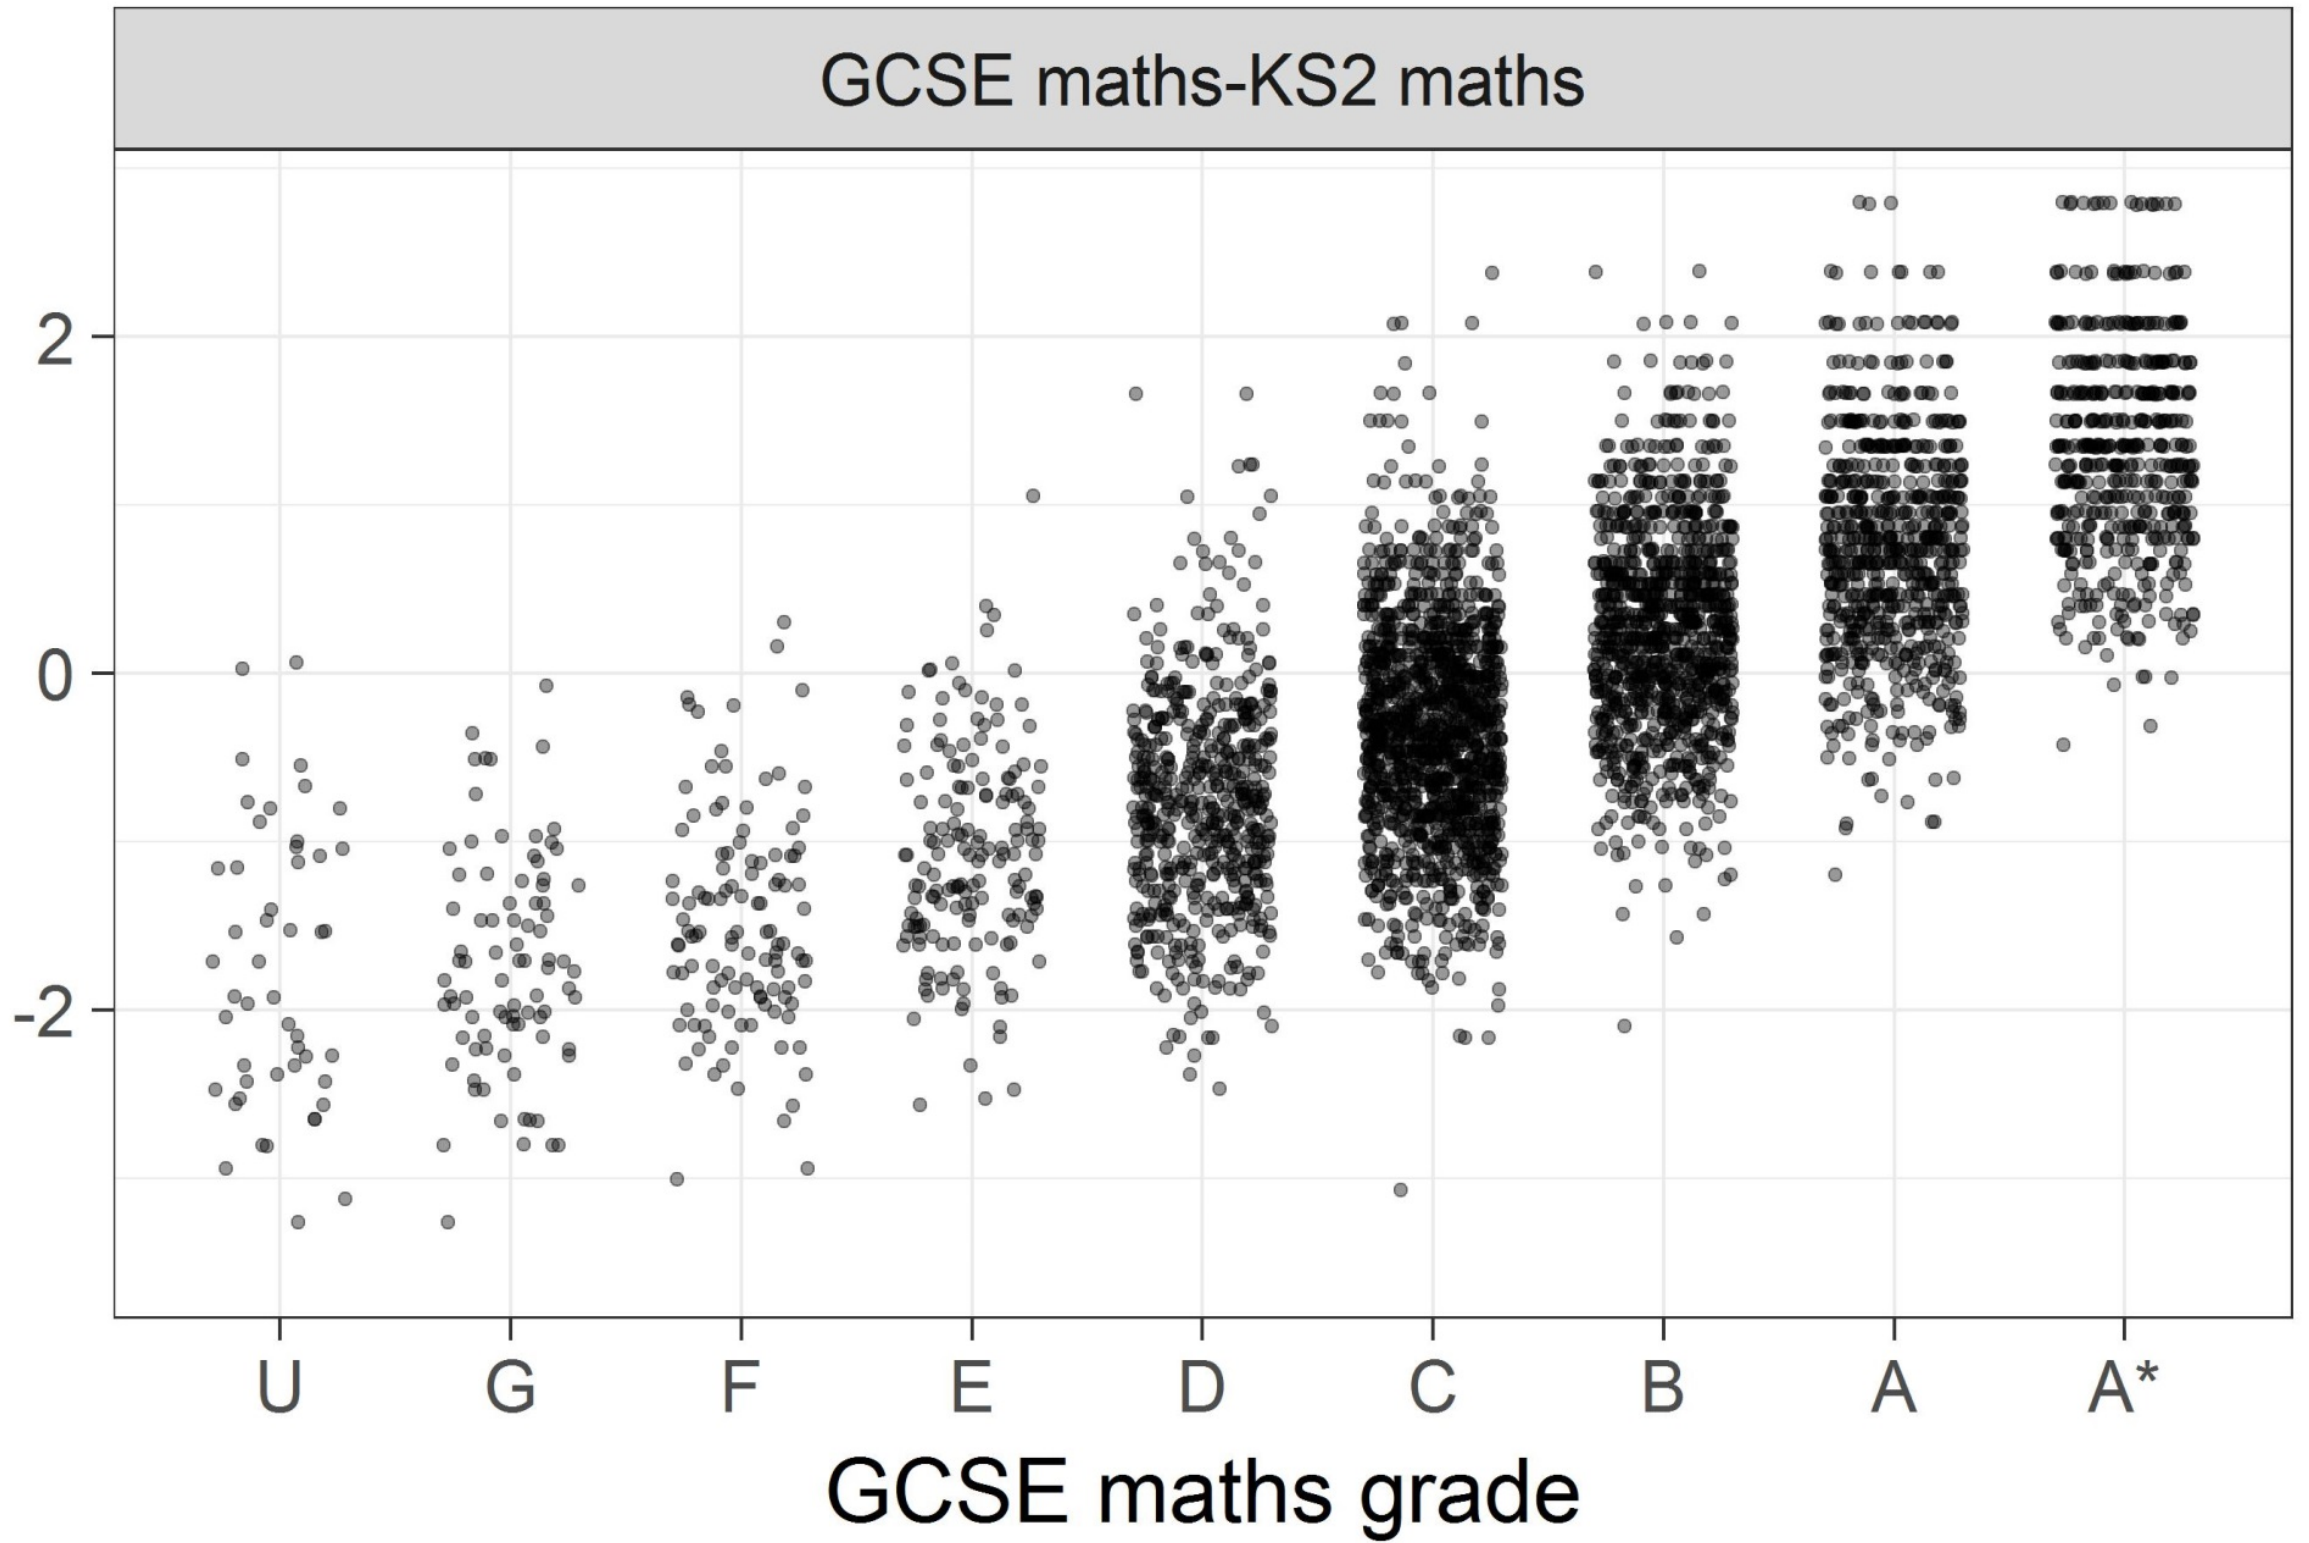

KS2 maths marks (normalised)

GCSE maths-PISA maths

GCSE subject	Correlation with PISA....	
	Reading	Collaborative Problem Solving
Science	0.69	0.55
Maths	0.67	0.59
Geography	0.69	0.58
History	0.70	0.56
Biology	0.62	0.49
English	0.68	0.53
English Literature	0.64	0.53
French	0.54	0.38

PISA collaborative problem solving

GCSE English-PISA collaborative problem solving

800
600
400
200

U G F E D C B A A*

GCSE English grade