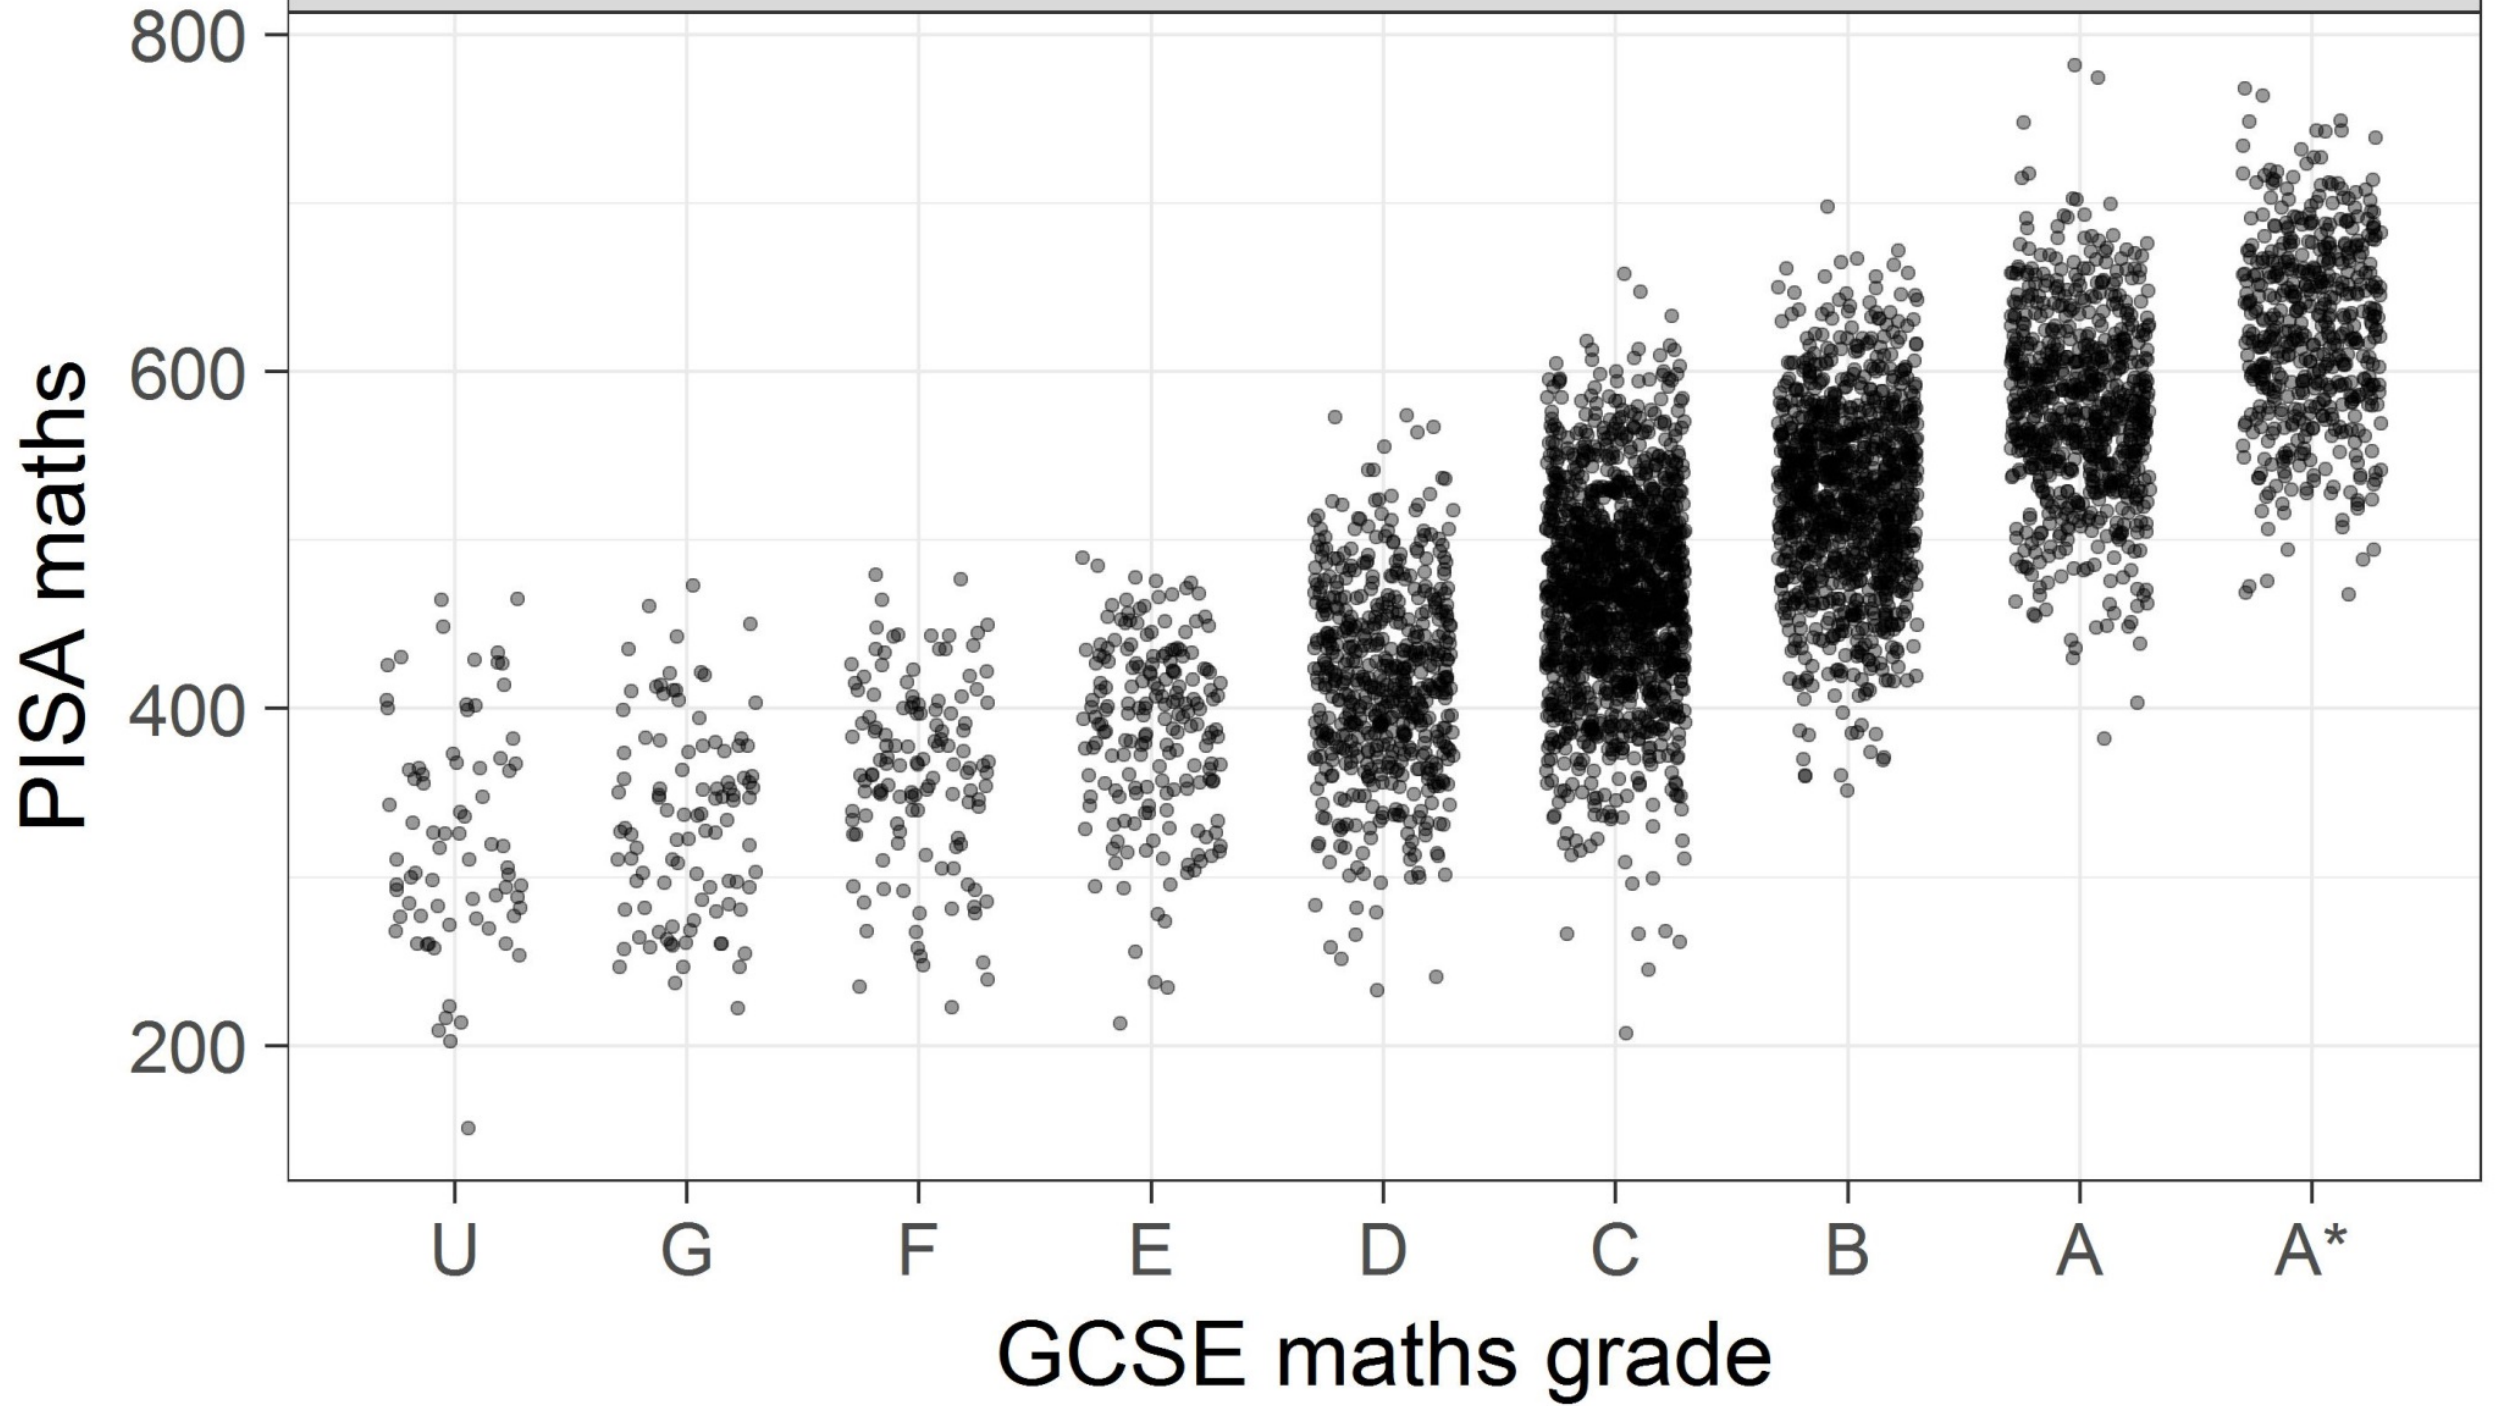

KS2 maths marks (normalised)

GCSE maths-PISA maths

GCSE subject	Correlation with PISA....	
	Reading	Collaborative Problem Solving
Science	0.69	0.55
Maths	0.67	0.59
Geography	0.69	0.58
History	0.70	0.56
Biology	0.62	0.49
English	0.68	0.53
English Literature	0.64	0.53
French	0.54	0.38

PISA collaborative problem solving

GCSE English-PISA collaborative problem solving

800
600
400
200

U G F E D C B A A*

GCSE English grade