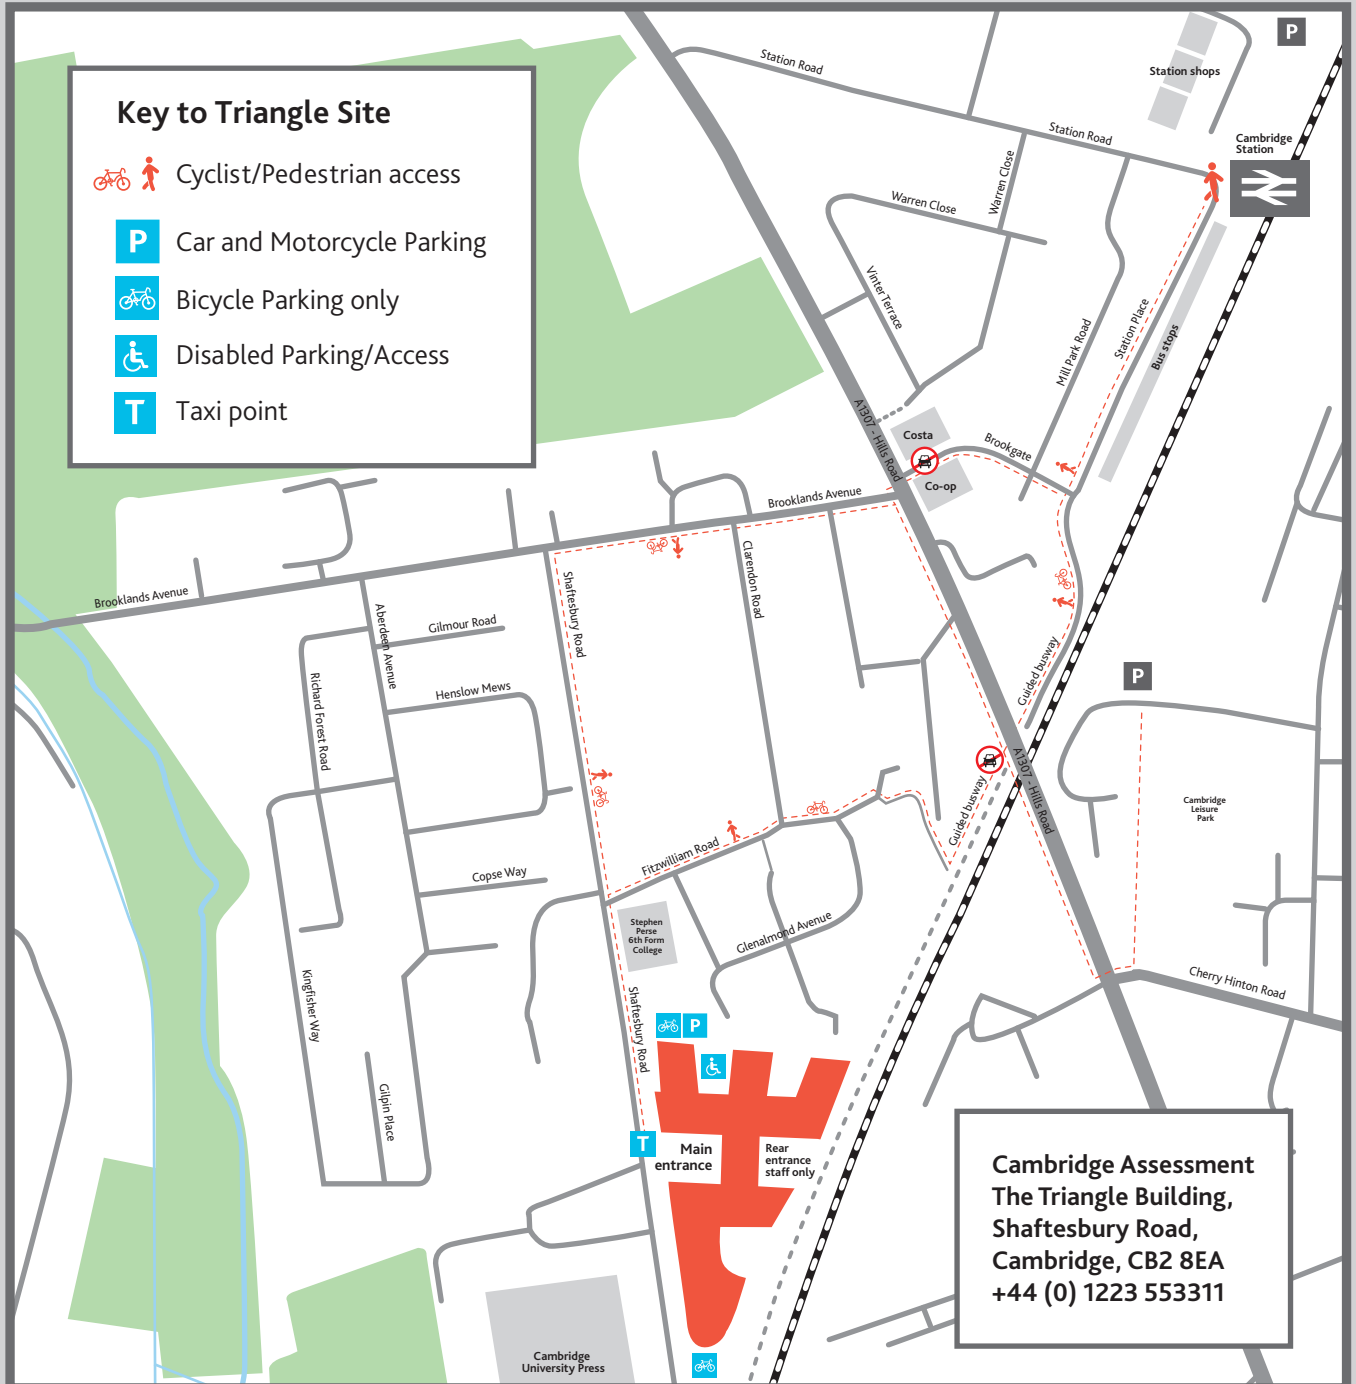

Find us in *Cambridge*

Transport to Cambridge Assessment

- By Rail: Cambridge Central Station. 0.7 miles, is a 10 minute walk.
- By Air: Stansted Airport. Approx. 40 minutes' drive to Cambridge Assessment
- By Coach / Bus: Stagecoach Cambus. Nearest bus stop: Brooklands Avenue, 5 minute walk. Nearest Guided Bus stop: Train station.
- By Taxi: Taxi drop off point is in front of main reception.
- By Car: The nearest public parking is 8 minutes walk at Cambridge Leisure multi-storey car park. On site parking is available for pre-booked visitors and authorised vehicles only and ANPR blue badge holders.